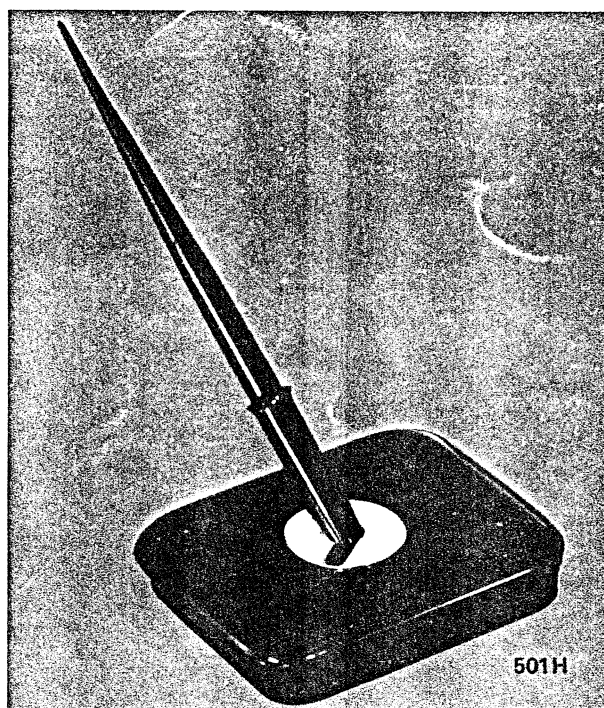

Sheaffer Economy Desk Sets

D295

Gleaming black plastic base. Chrome banded black ballpoint with "B" refill unit.

$2.95

With chain. $3.95

For Stick-tite base, add 50c

802H

Molded jet crystal base. Black cartridge pen, chrome trim and socket.

$8.75

501H (Illustrated)

Molded jet crystal base, "Tip-Dip" desk pen.

$6.00

502H with 32" chain. $6.95

503H with nameplate—
No chain. $6.95

501S Same as 501H with Sheaffer ballpoint pen. $5.00

502S with 32" chain. $6.00

509H Same as 501H with Sheaffer "shielded point" cartridge pen. $5.95

1002H

Molded jet crystal base. Black cartridge pen, chrome trim, socket and nameplate.

$10.00

D295